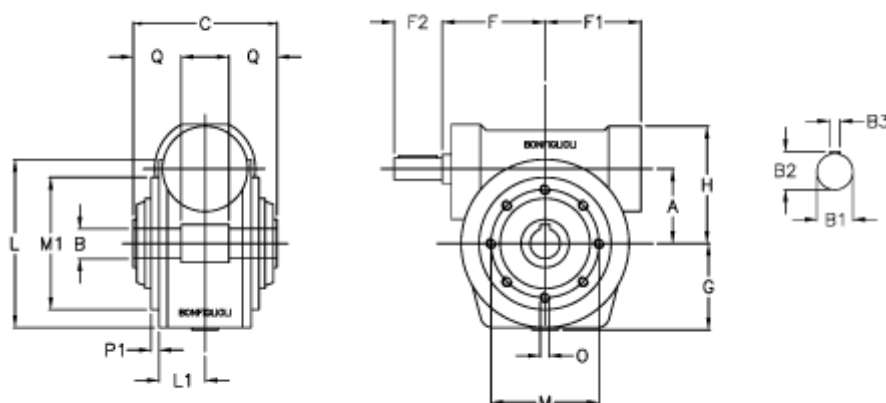

Article number: 3901030070700

Description: Worm gear with solid input shaft
VF 30P-70-HS

Measures

a	= 30.0	F1 = 46	O = M6x7
B	= 14	F2 = 20	P1 = 1.5
B1	= 9	g = 41	Q = 20.5
B2	= 10.2	H = 50	
B3	= 3	L = 80.0	
C	= 55	L1 = 30.0	
Description	= VF 30P-xx-HS	m = 65	
F	= 50.0	M1 = 50	